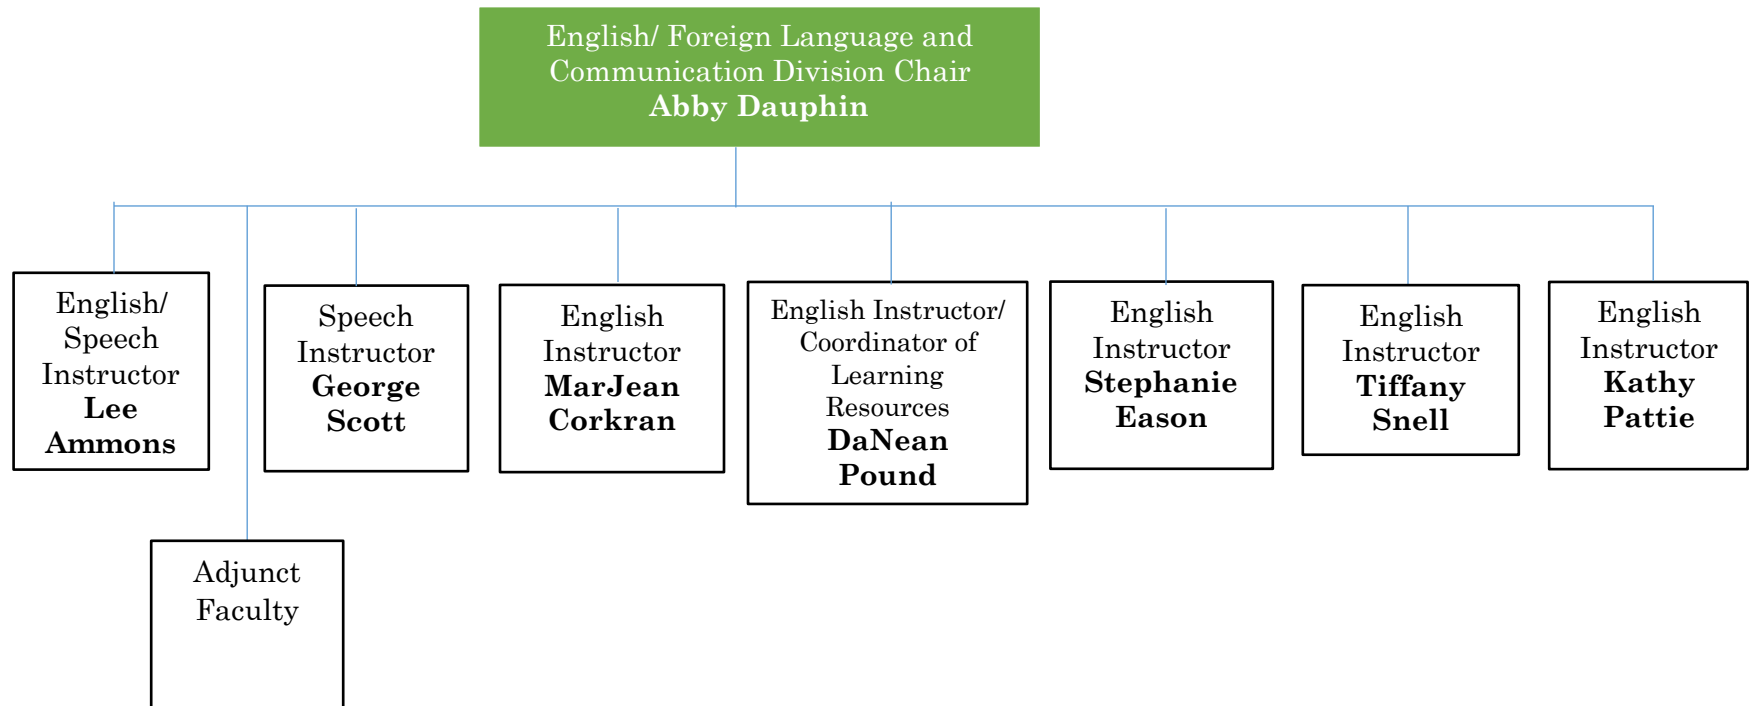

Applied Technologies

Enterprise State Community College

AVIONICS/AMT- OZARK

Aviation Division Director- **Stan Smith**

Campus Coordinator, AAC
Michael Wise

Enterprise State Community College

ENGLISH DIVISION