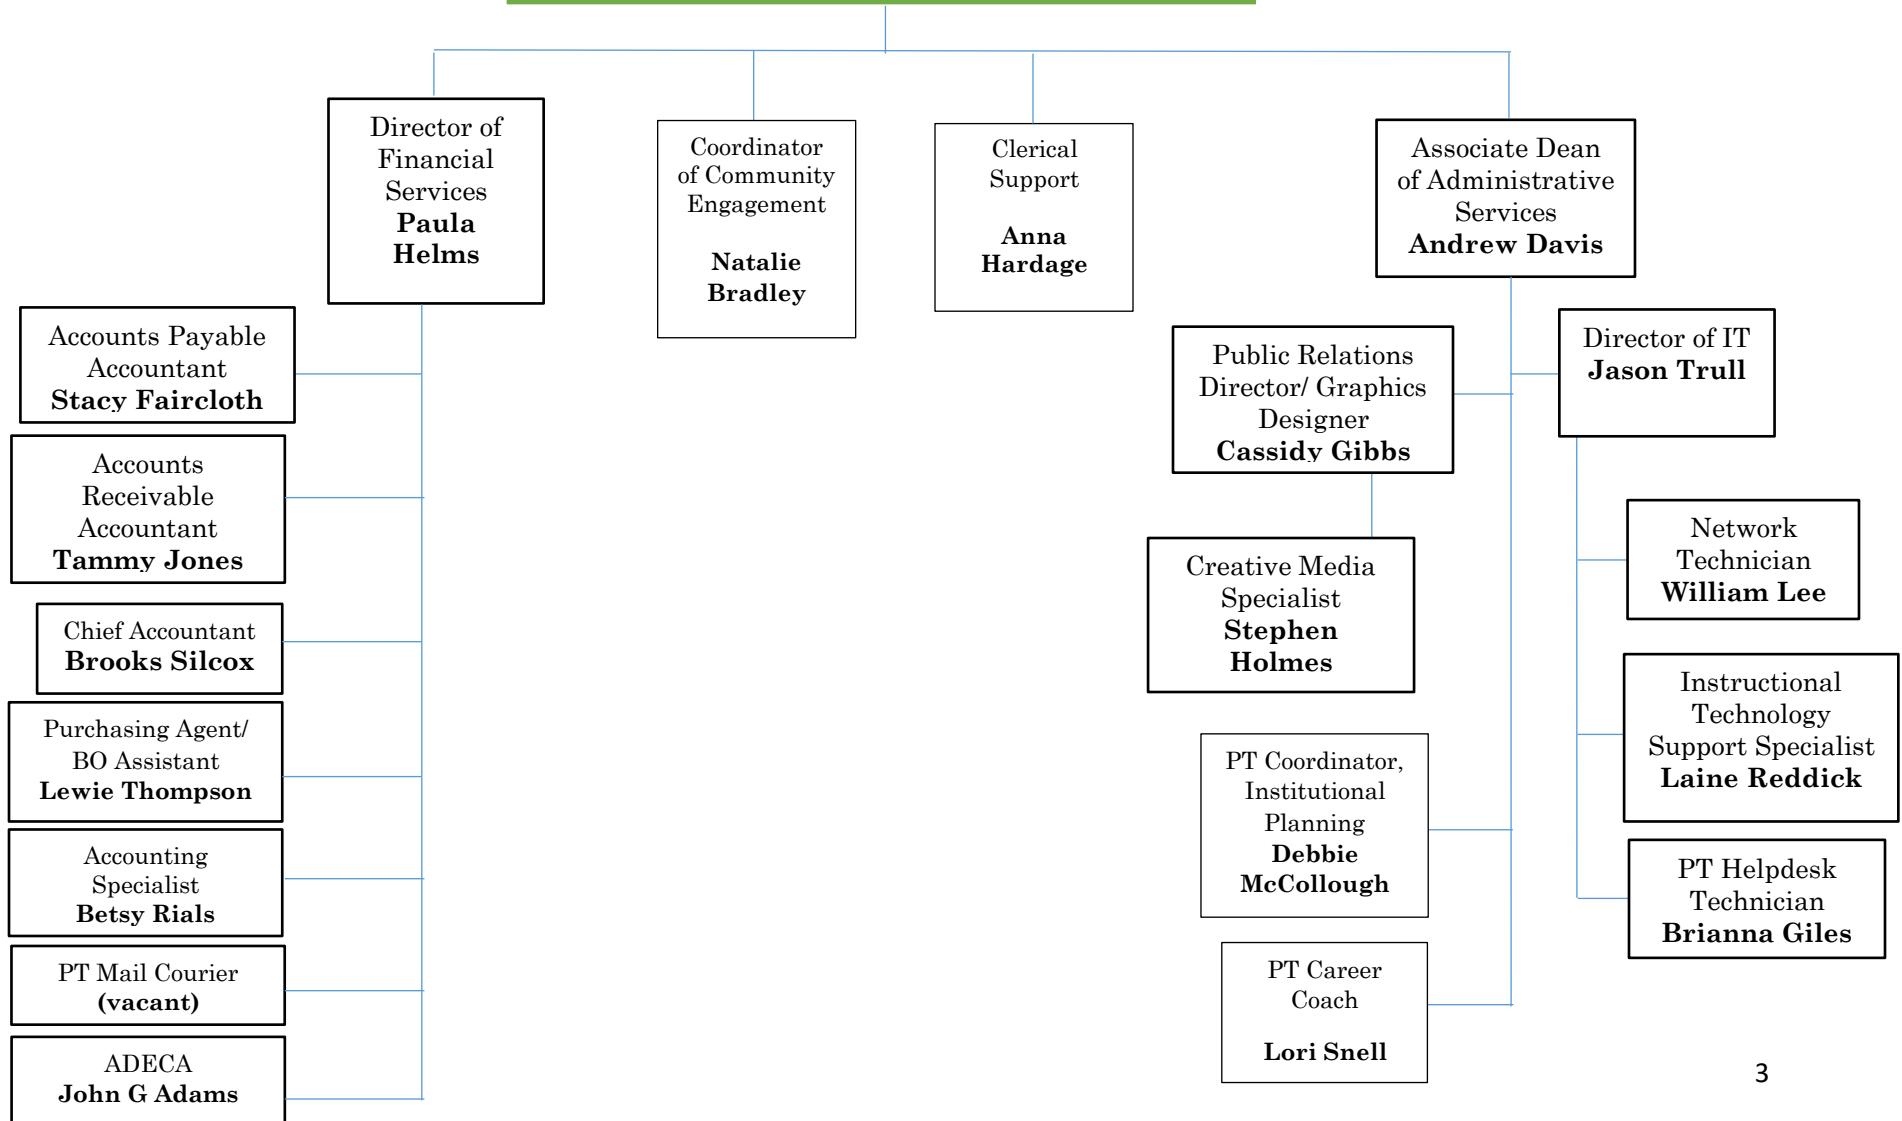

Enterprise State Community College Organizational Chart 2025

1. Organizational Chart Preview
2. Administration
3. Administrative Services
4. Facilities Operations
5. Student Services
6. Workforce Development
7. Instruction
8. Applied Technologies Division
9. Avionics/AMT Division
10. English Division
11. Business/CIS Division
12. Fine Arts Division
13. History/Social Science Division
14. Math/Science Division
15. Health Science Division

Enterprise State Community College ADMINISTRATION

Enterprise State Community College

Administrative Services

Dean of Administrative Services
Chellye Stump

Enterprise State Community College

FACILITIES OPERATIONS