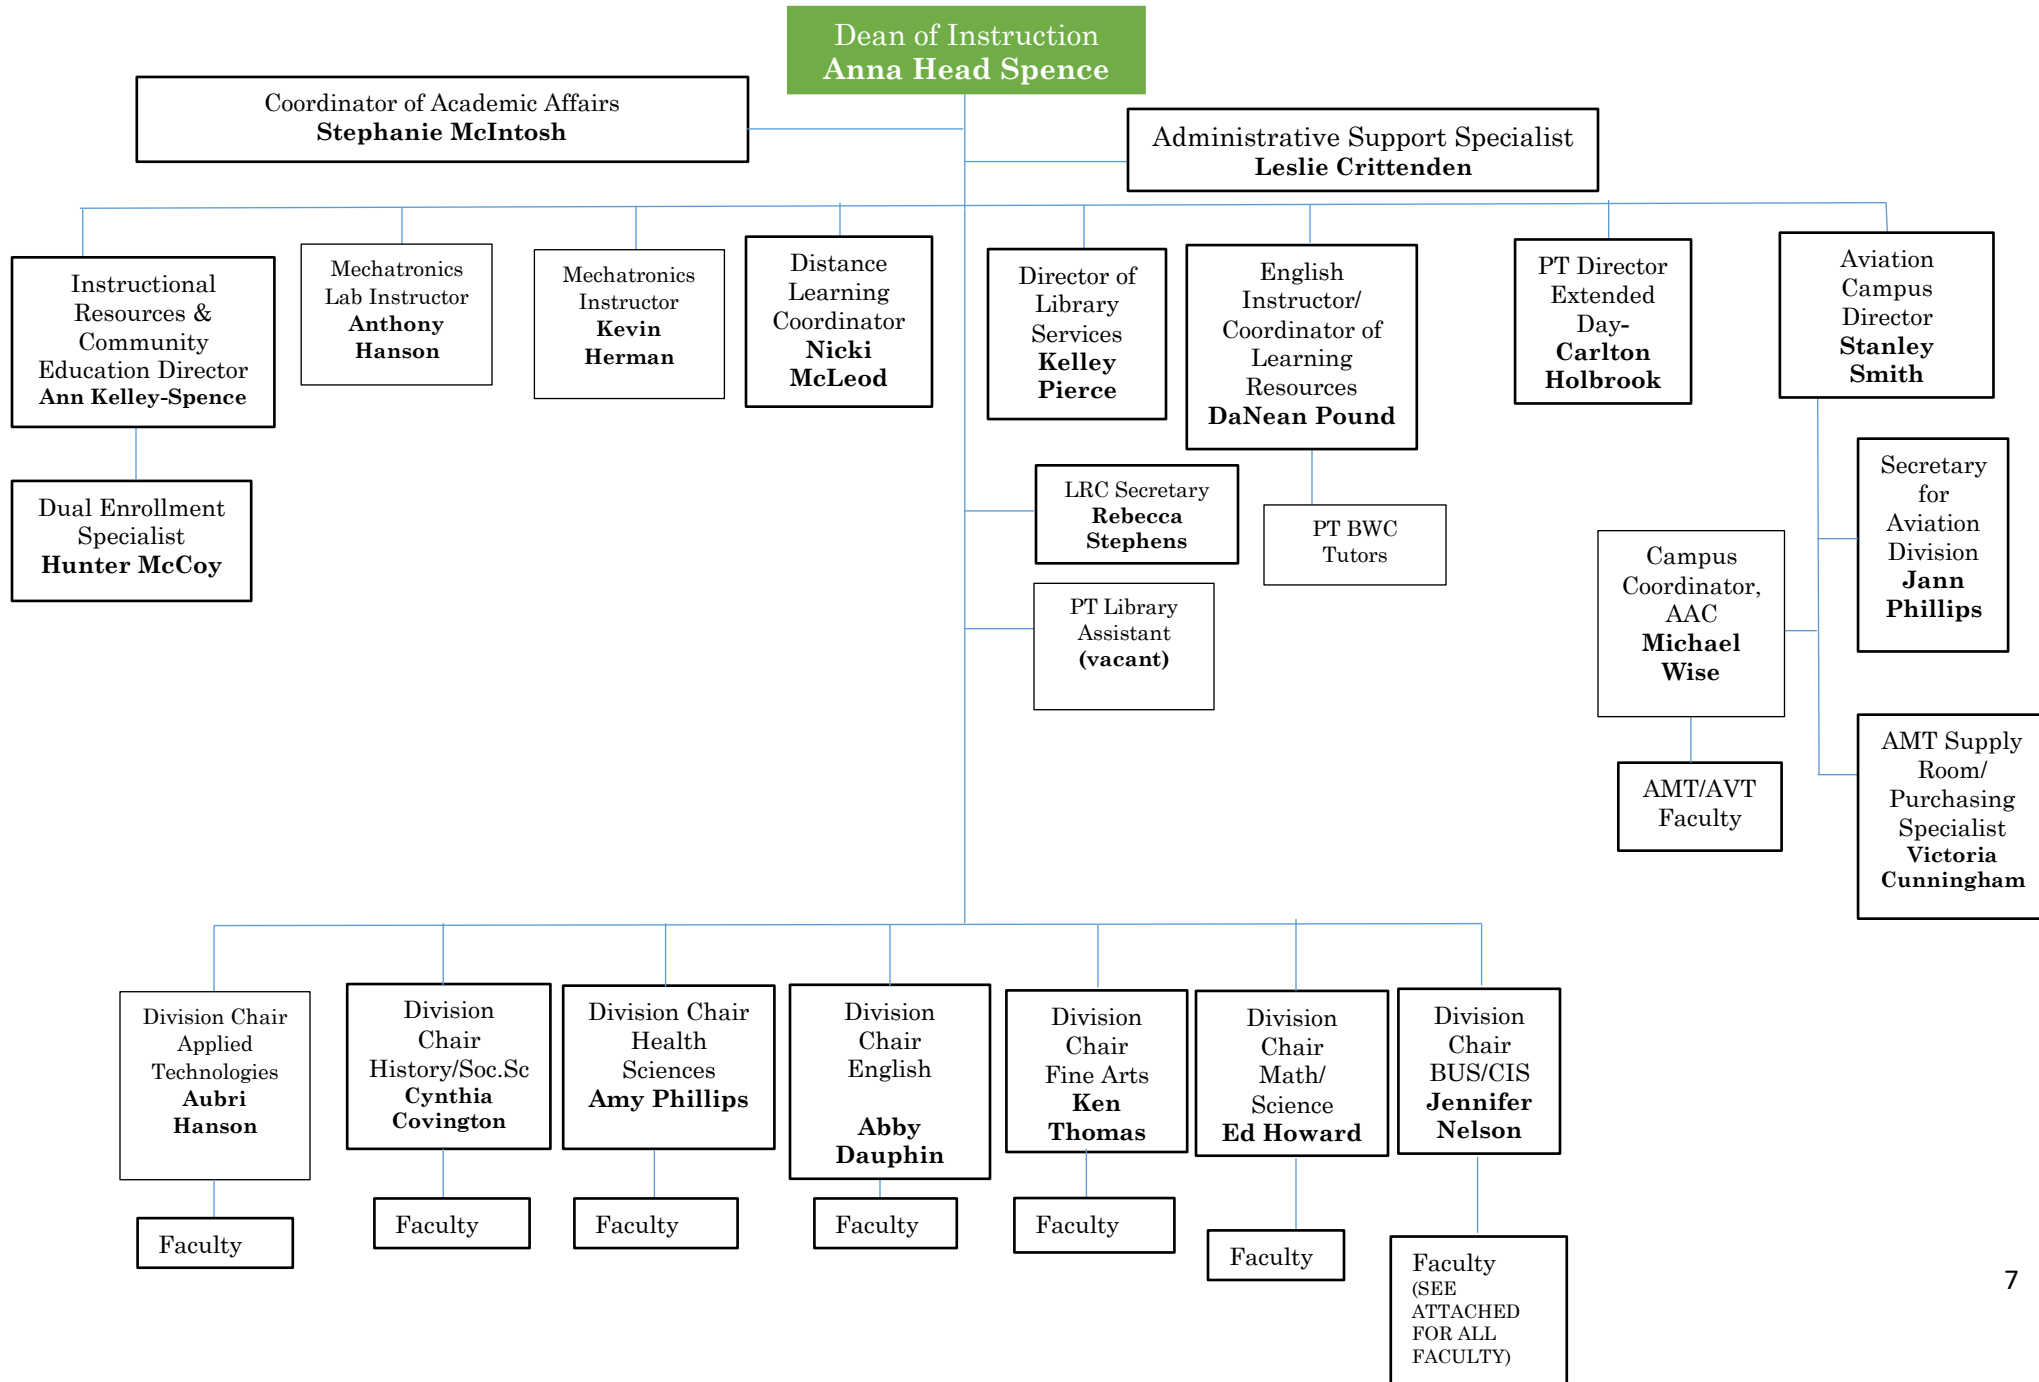

**Records
Retention
Specialist**
**Janet
Daniels**

**Enrollment
Specialist**
Alex Davis

**Admissions
Specialist**
**Valeria
Pryor**

**PT SAS Lab
Assistant**
**Cerecia
Buchanan**

**Success
Coach**
**Lauren
Crawley**

**Success
Coach**
**Micaela
Knight**

**PT Student
Success
Specialist**
**Lisa
Taylor**

Enterprise State Community College

WORKFORCE DEVELOPMENT

Enterprise State Community College

INSTRUCTION

Enterprise State Community College