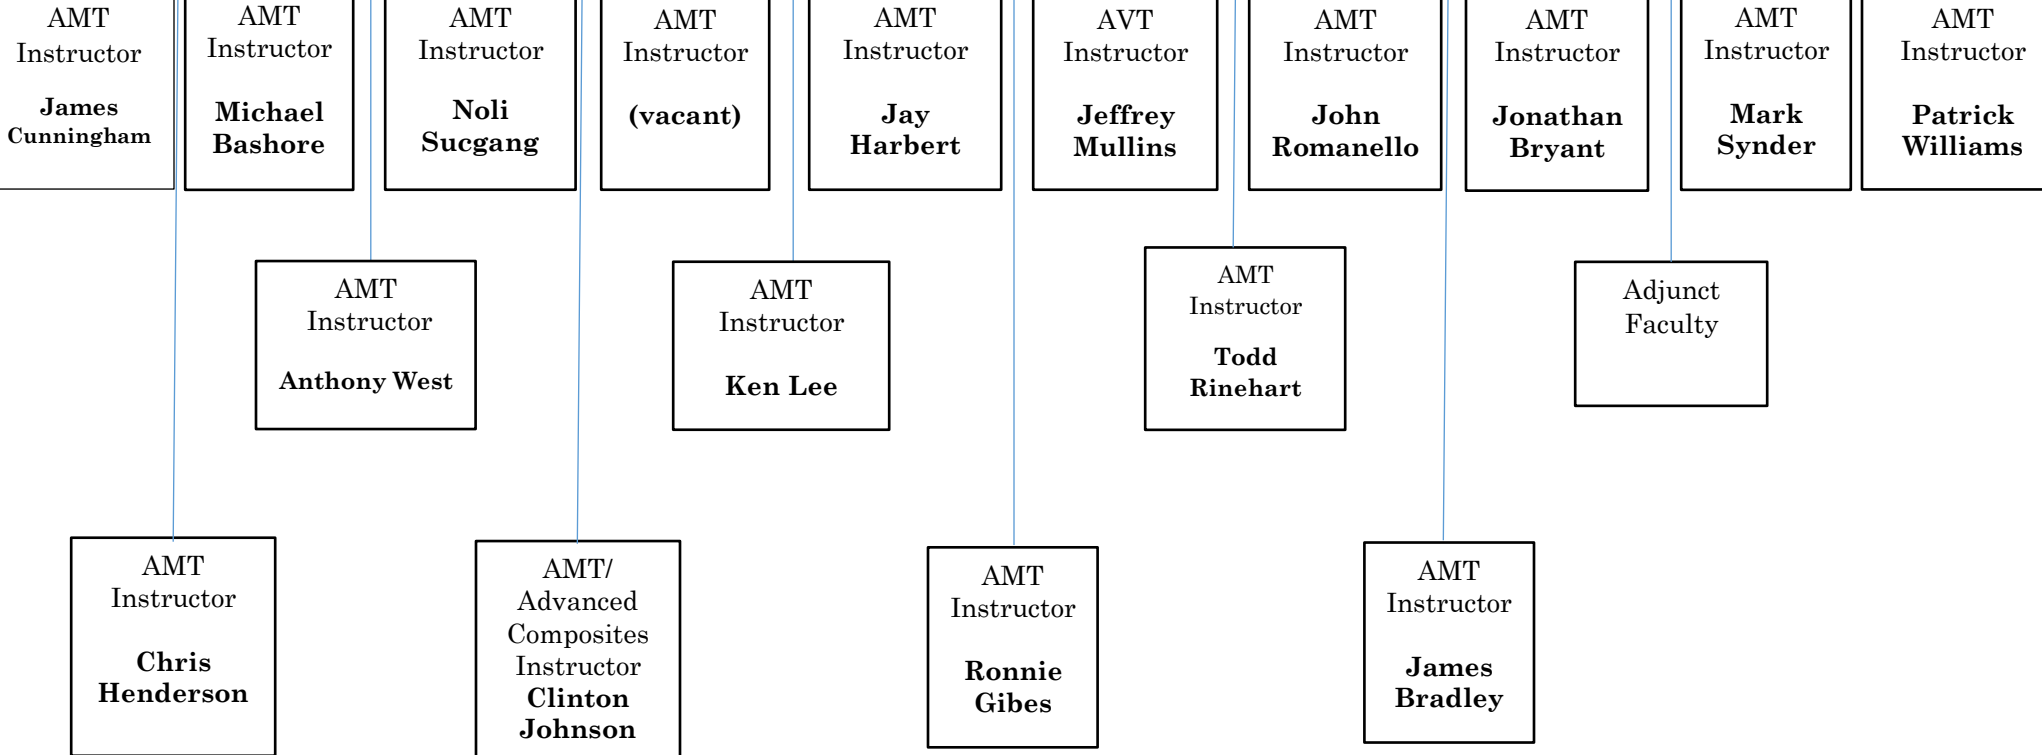

**Success
Coach**
**Micaela
Knight**

**PT Student
Success
Specialist**
**Lisa
Taylor**

Enterprise State Community College

WORKFORCE DEVELOPMENT

Enterprise State Community College

INSTRUCTION

Enterprise State Community College

Applied Technologies

Enterprise State Community College

AVIONICS/AMT- OZARK

Aviation Division Director- **Stan Smith**

Campus Coordinator, AAC
Michael Wise

Enterprise State Community College

ENGLISH DIVISION

Enterprise State Community College

BUS/CIS DIVISION

Enterprise State Community College

FINE ARTS DIVISION

Enterprise State Community College

HISTORY/SOCIAL SCIENCE DIVISION

Enterprise State Community College

MATH/SCIENCE DIVISION

Math Instructor/Division Chair
Ed Howard

Enterprise State Community College

HEALTH SCIENCE DIVISION

Health Science Division Chair/
Nursing Program Coordinator
Amy Phillips

Health Science Program Assistant
Elizabeth Johnson