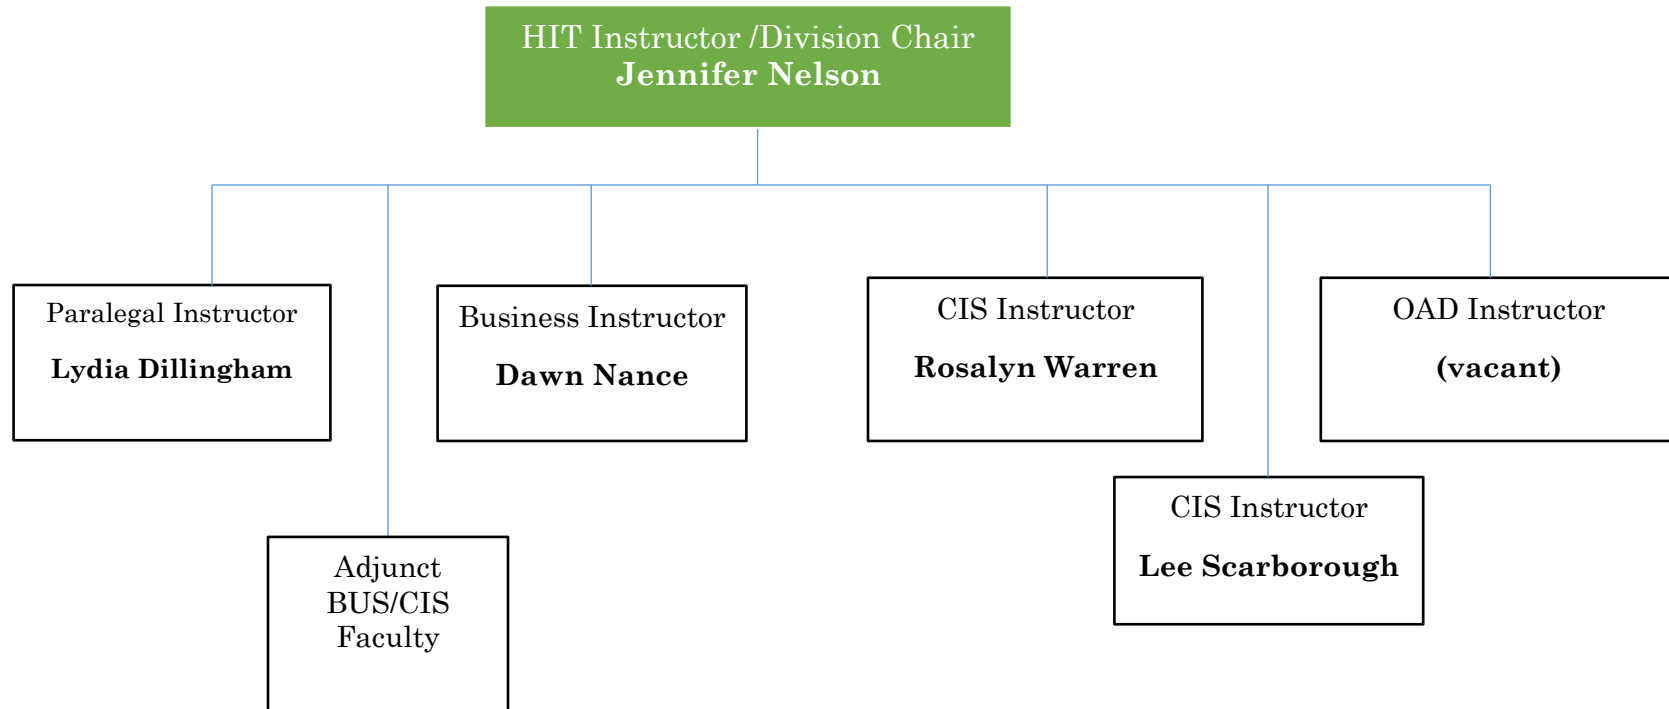

Enterprise State Community College

BUS/CIS DIVISION