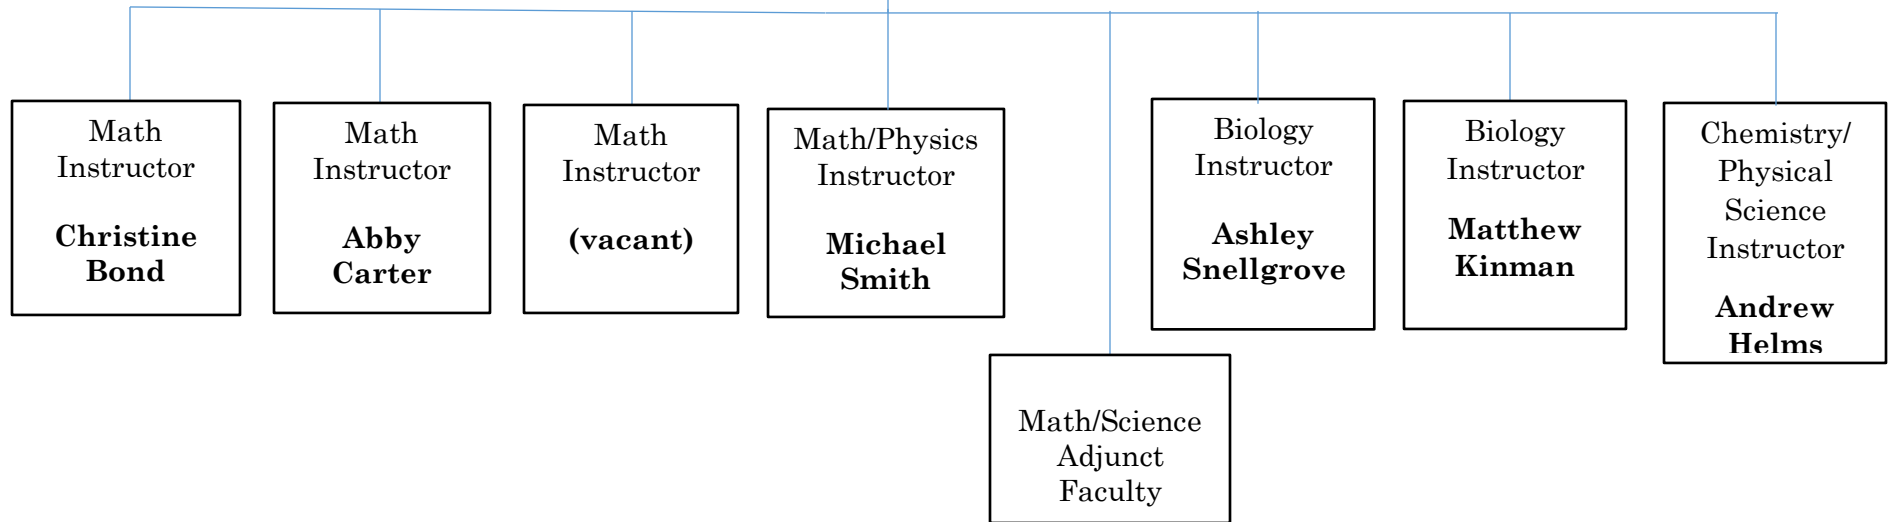

MATH/SCIENCE DIVISION

Math Instructor/Division Chair
Ed Howard

Enterprise State Community College

HEALTH SCIENCE DIVISION

Health Science Division Chair/
Nursing Program Coordinator
Amy Phillips

Health Science Program Assistant
Elizabeth Johnson