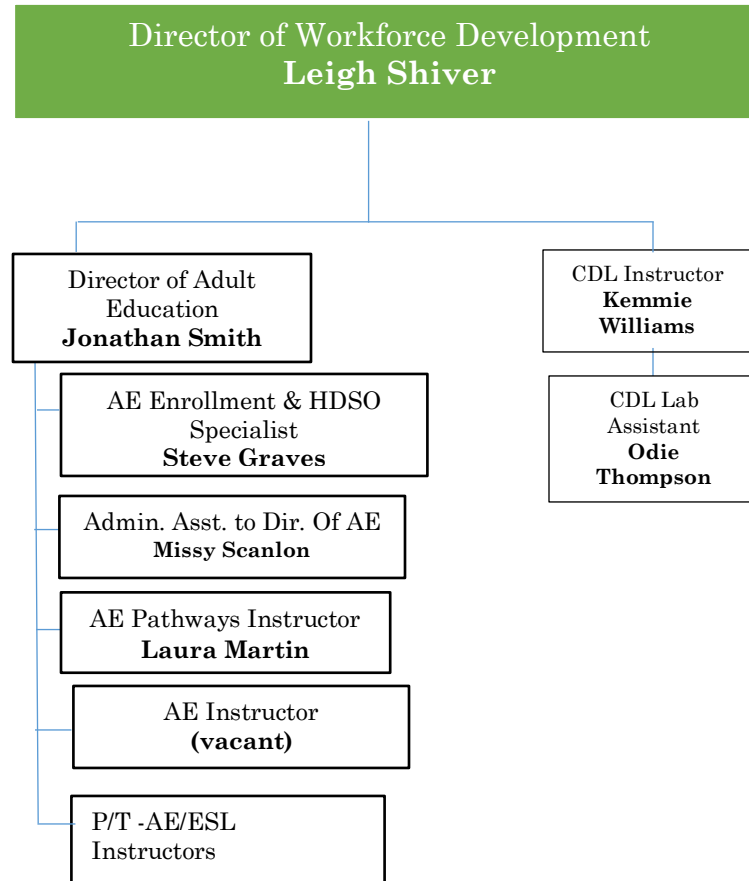

**Enrollment
Specialist**
Alex Davis

**Admissions
Specialist**
**Valeria
Pryor**

**PT SAS Lab
Assistant**
**Cerecia
Buchanan**

**Success
Coach**
**Lauren
Crawley**

**Success
Coach**
**Micaela
Knight**

Enterprise State Community College

WORKFORCE DEVELOPMENT

Enterprise State Community College

INSTRUCTION

Enterprise State Community College

AVIONICS/AMT- OZARK

Aviation Division Director- **Stan Smith**

Campus Coordinator, AAC
Michael Wise

AMT
Instructor