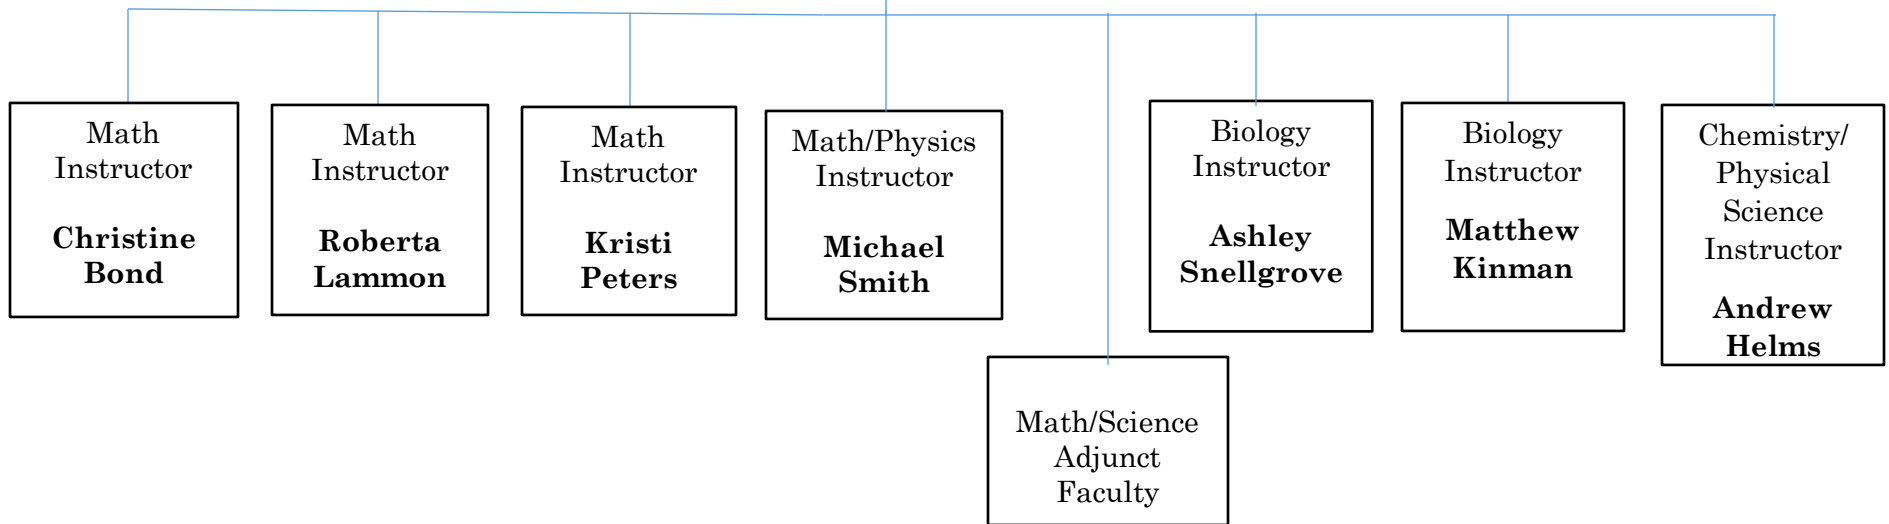

**Derrick
Murry**

Enterprise State Community College

ENGLISH DIVISION

Enterprise State Community College

BUS/CIS DIVISION

Enterprise State Community College

FINE ARTS DIVISION

Enterprise State Community College

HISTORY/SOCIAL SCIENCE DIVISION

Enterprise State Community College

MATH/SCIENCE DIVISION

Math Instructor/Division Chair
Ed Howard

Enterprise State Community College

HEALTH SCIENCE DIVISION

Health Science Division Chair/
Nursing Program Coordinator
Amy Phillips