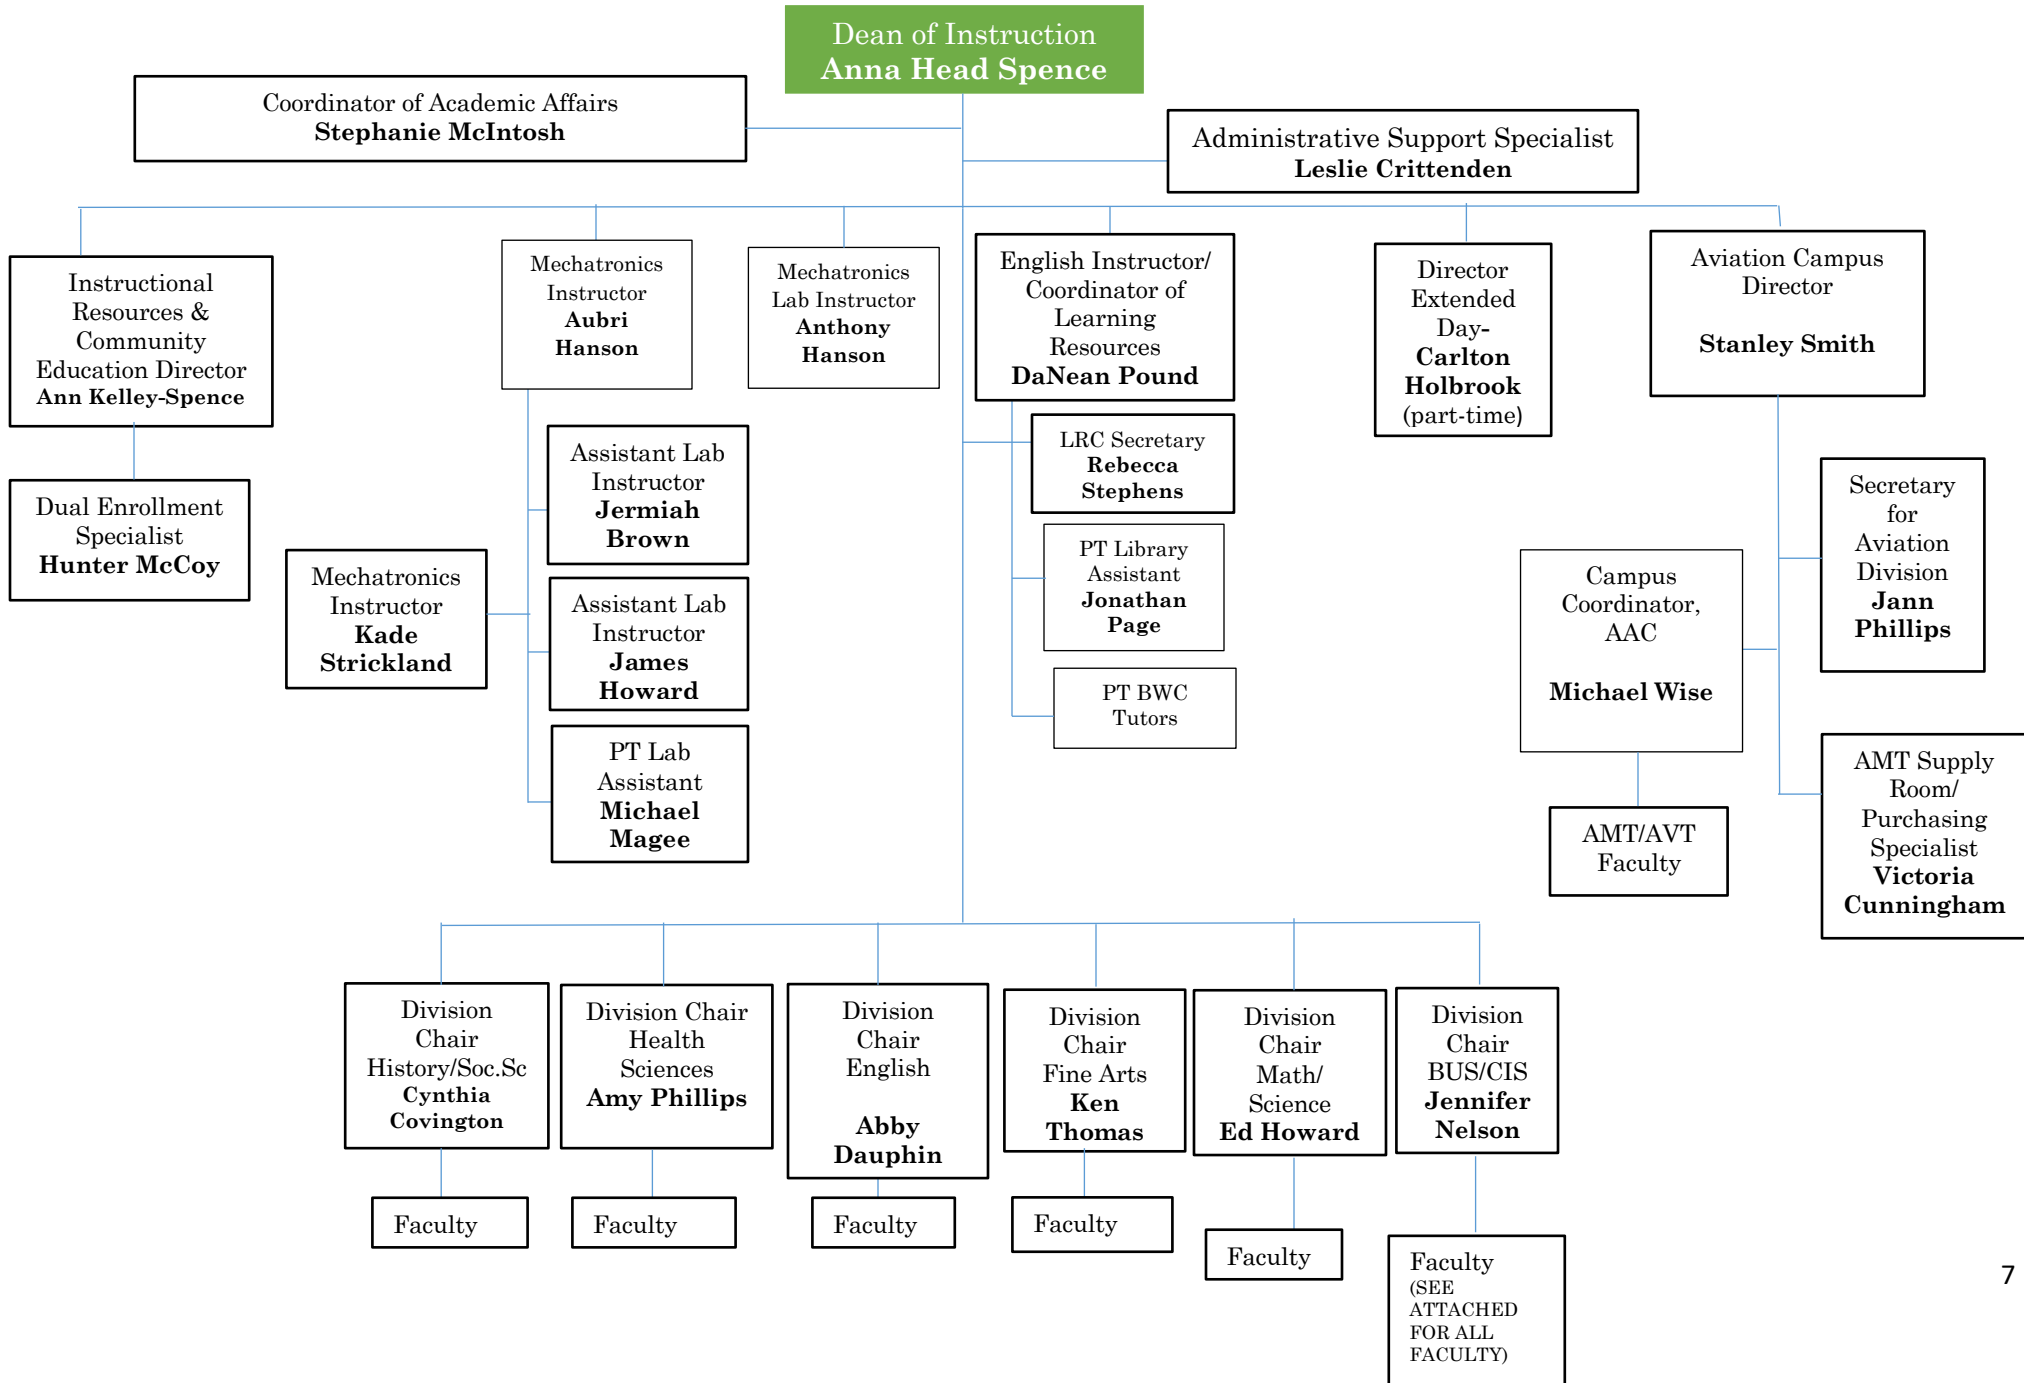

Enterprise State Community College

INSTRUCTION