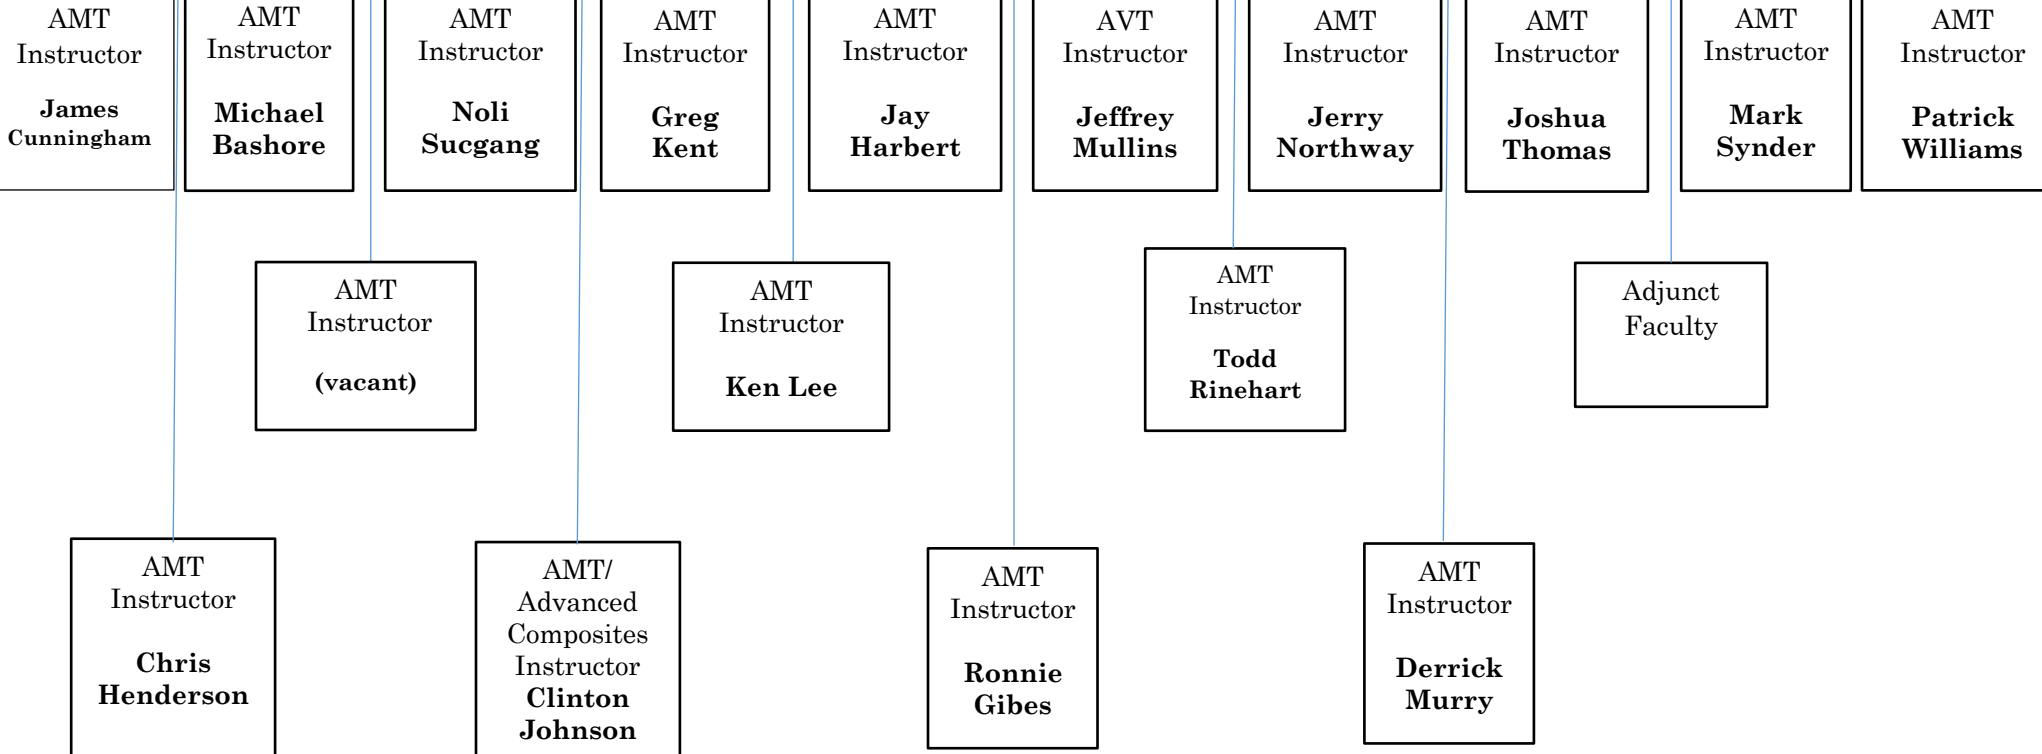

Enterprise State Community College

AVIONICS/AMT- OZARK

Aviation Division Director- **Stan Smith**

Campus Coordinator, AAC
Michael Wise