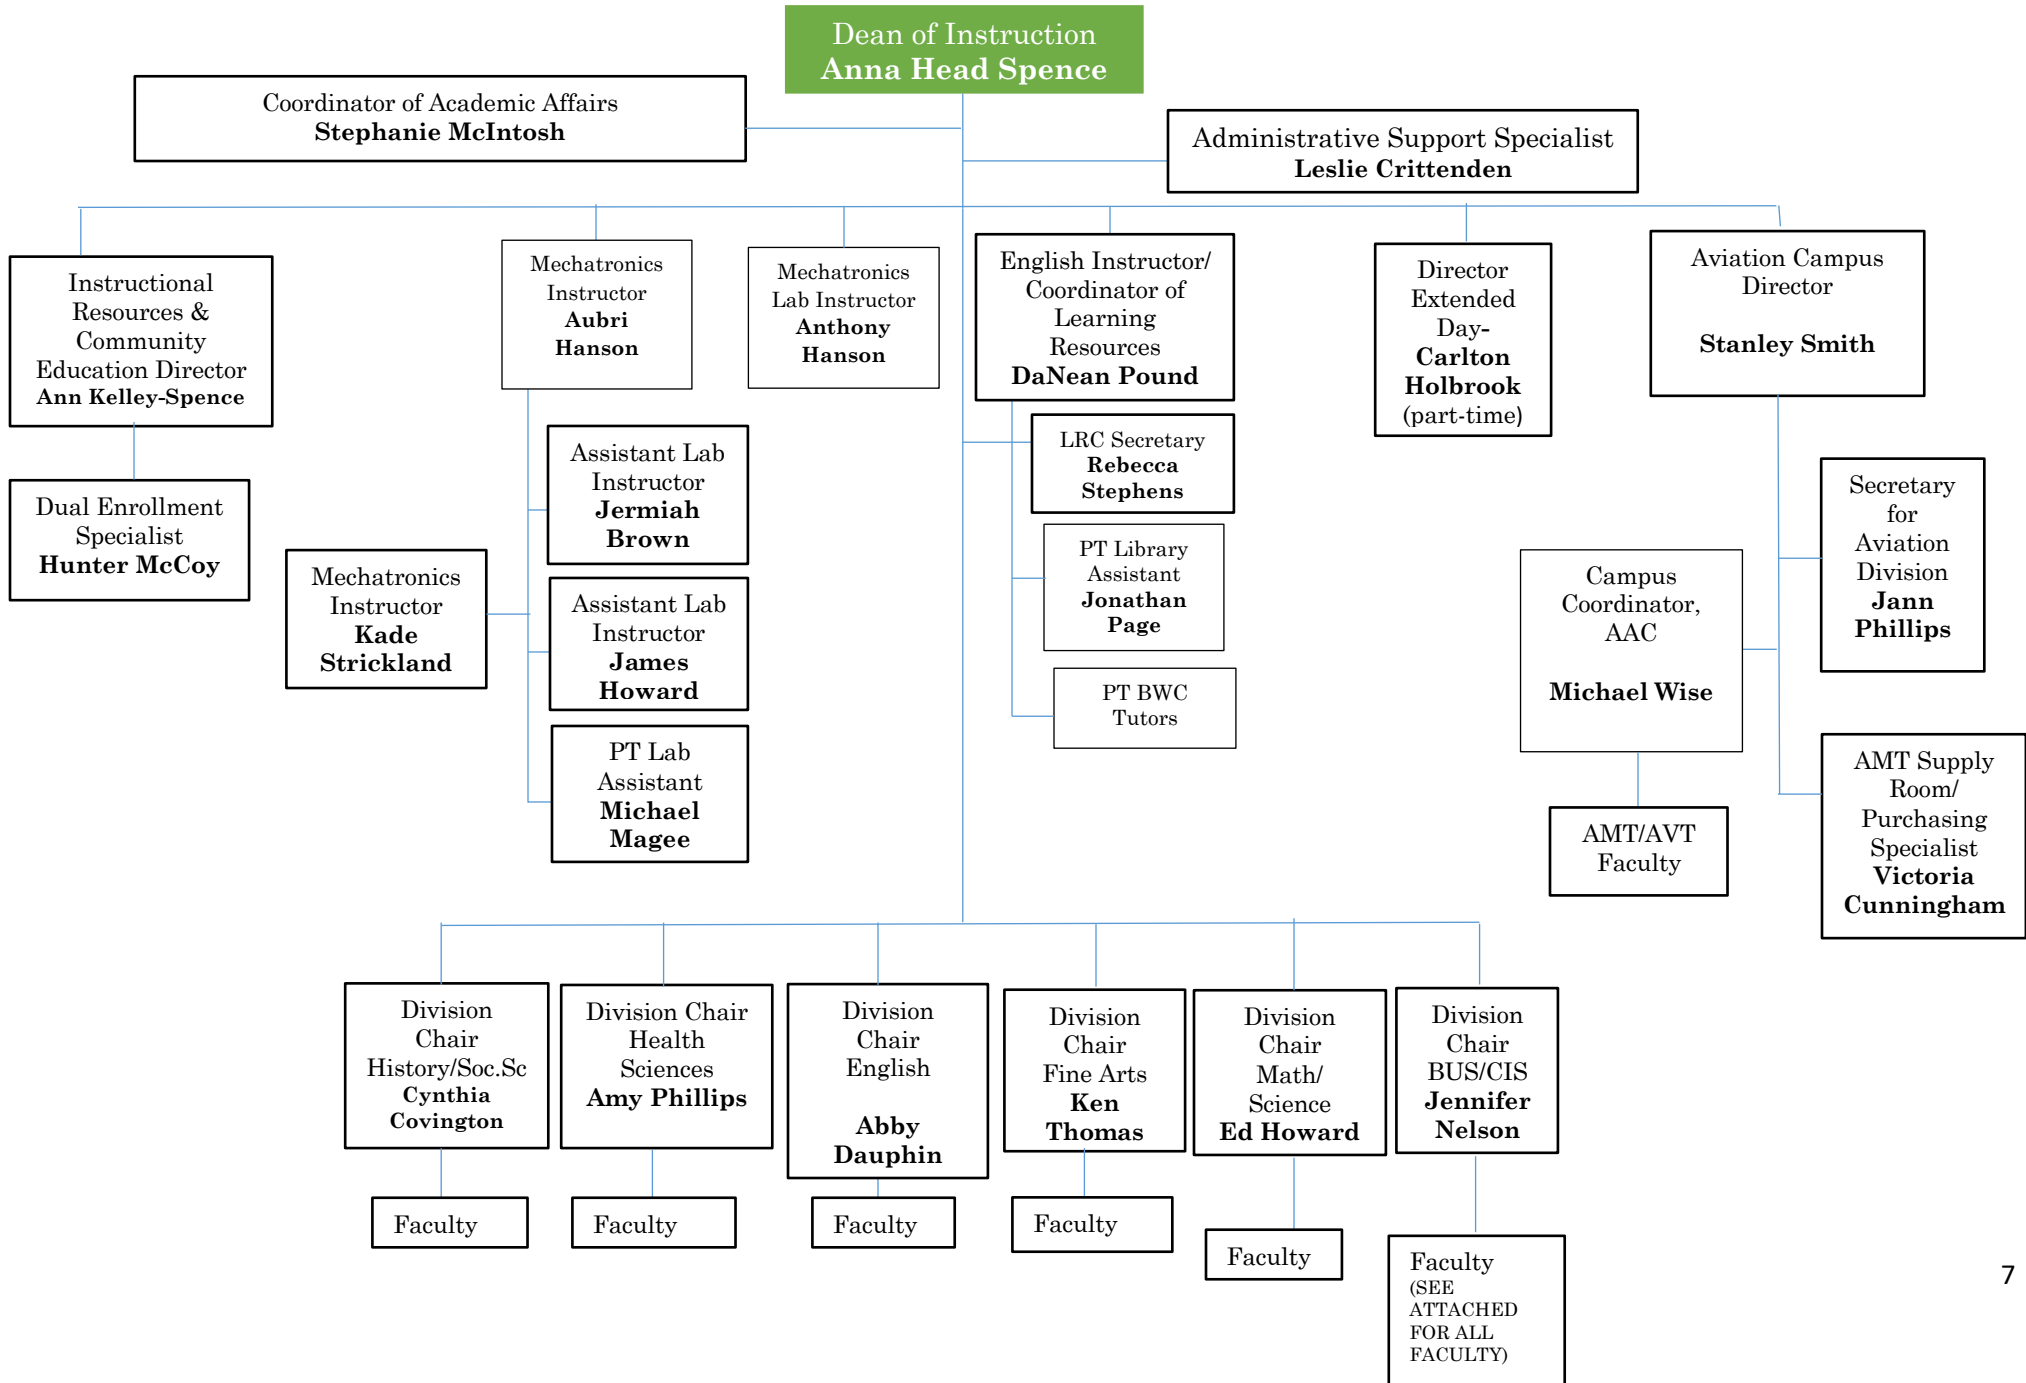

**Financial Aid
Specialist
Tami Peak**

**Recruiter
Katie
Sawyer**

**Recruiter
Caitlin
Cawley**

**Records
Retention
Specialist
Janet
Daniels**

**Enrollment
Specialist
Alex Davis**

**Admissions
Specialist
Valeria
Pryor**

**PT SAS Lab
Assistant
Cerecia
Buchanan**

**Success
Coach
Lauren
Crawley**

**Success
Coach
Micaela
Knight**

Enterprise State Community College

WORKFORCE DEVELOPMENT

Enterprise State Community College

INSTRUCTION