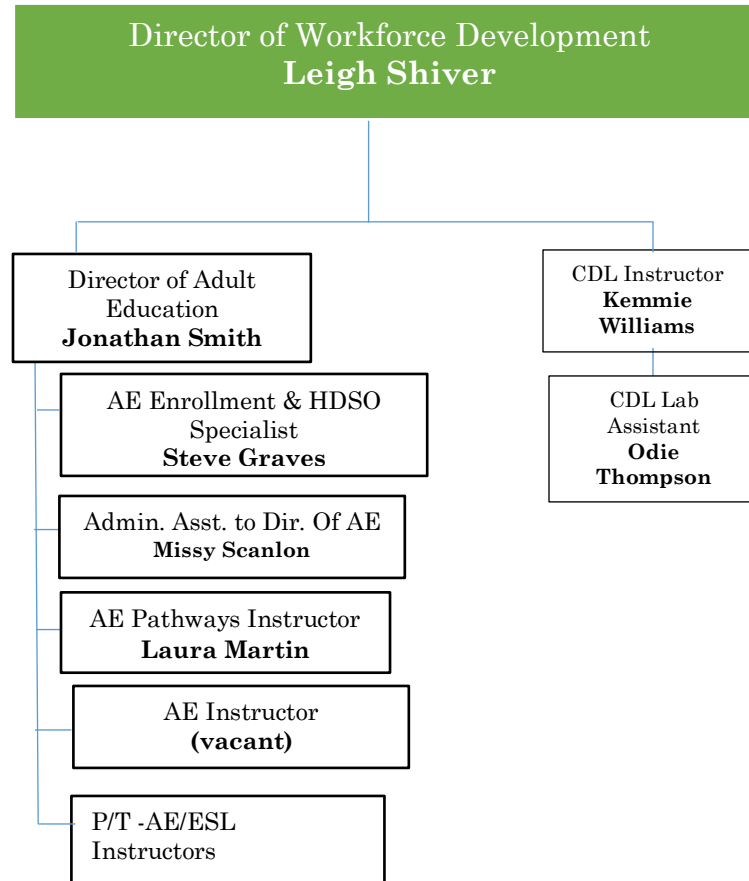

**Financial Aid
Specialist
Tami Peak**

**Recruiter
Katie
Sawyer**

**Recruiter
Caitlin
Cawley**

**Records
Retention
Specialist
Janet
Daniels**

**Enrollment
Specialist
Alex Davis**

**Admissions
Specialist
Valeria
Pryor**

**PT SAS Lab
Assistant
Cerecia
Buchanan**

**Success
Coach
Lauren
Crawley**

**Success
Coach
Micaela
Knight**

Enterprise State Community College

WORKFORCE DEVELOPMENT

Enterprise State Community College

INSTRUCTION