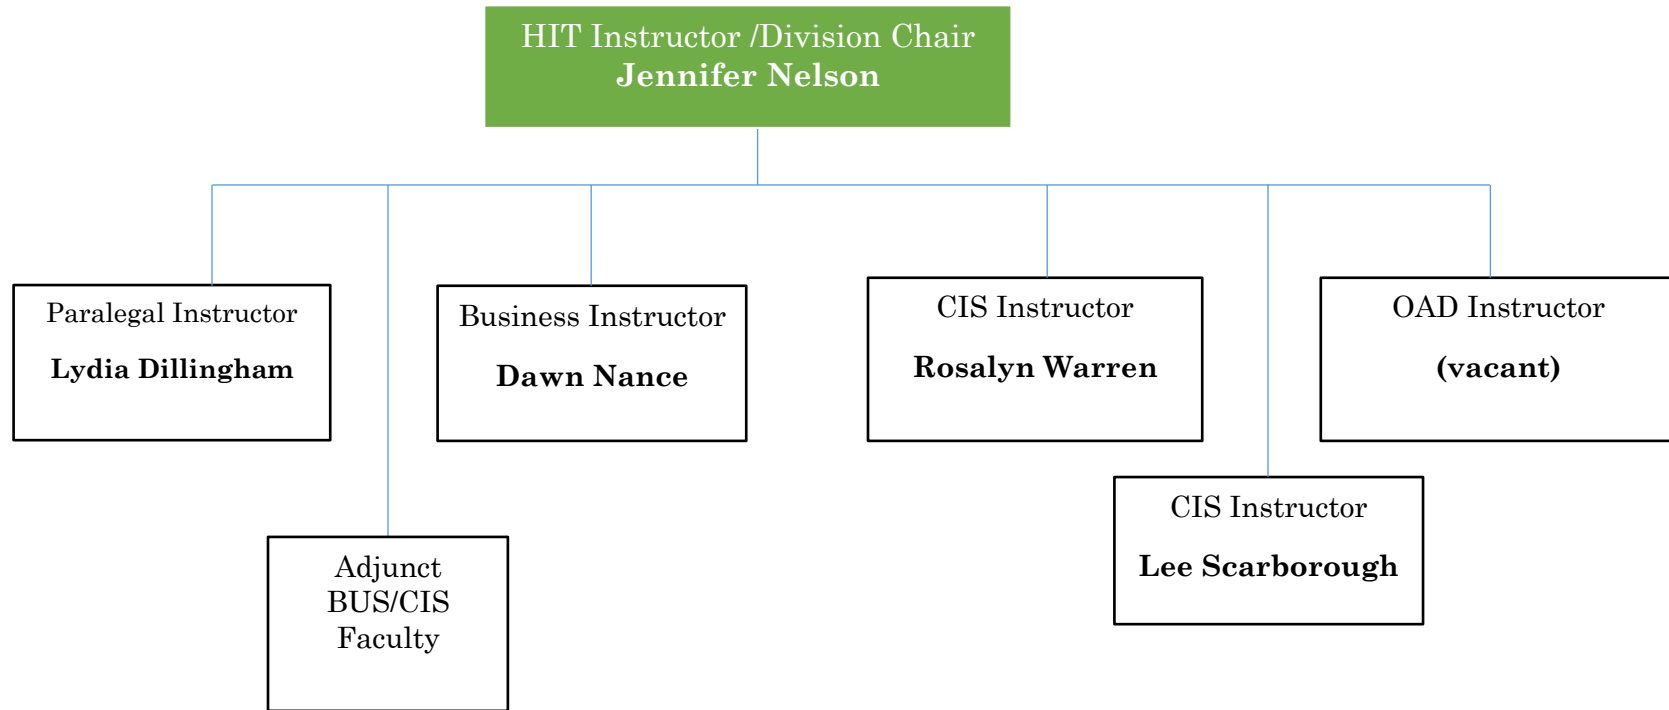

**PT SAS Lab
Assistant
Cerecia
Buchanan**

**Success
Coach
Lauren
Crawley**

**Success
Coach
Micaela
Knight**

Enterprise State Community College

WORKFORCE DEVELOPMENT

Enterprise State Community College

INSTRUCTION

Enterprise State Community College

AVIONICS/AMT- OZARK

Aviation Division Director- **Stan Smith**

Campus Coordinator, AAC
Michael Wise

Enterprise State Community College

ENGLISH DIVISION

Enterprise State Community College

BUS/CIS DIVISION

Enterprise State Community College

FINE ARTS DIVISION

Enterprise State Community College

HISTORY/SOCIAL SCIENCE DIVISION

Enterprise State Community College

MATH/SCIENCE DIVISION

Math Instructor/Division Chair
Ed Howard