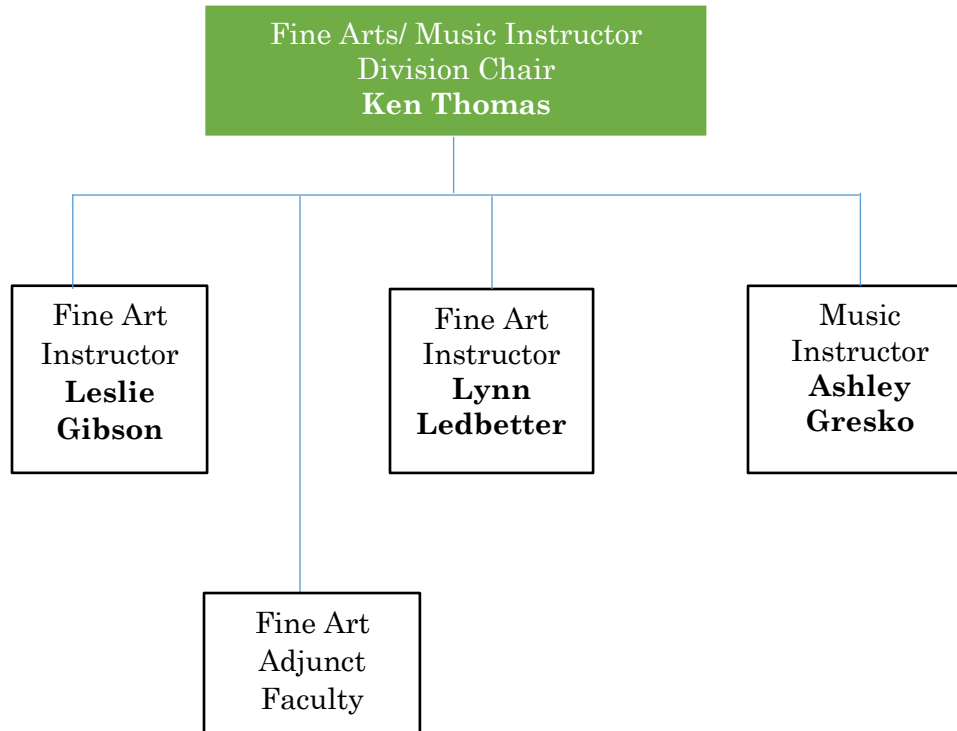

Enterprise State Community College

AVIONICS/AMT- OZARK

Aviation Division Director- **Stan Smith**

Campus Coordinator, AAC
Michael Wise

Enterprise State Community College

ENGLISH DIVISION

Enterprise State Community College

BUS/CIS DIVISION

Enterprise State Community College

FINE ARTS DIVISION

Enterprise State Community College

HISTORY/SOCIAL SCIENCE DIVISION

Enterprise State Community College

MATH/SCIENCE DIVISION

Math Instructor/Division Chair
Ed Howard